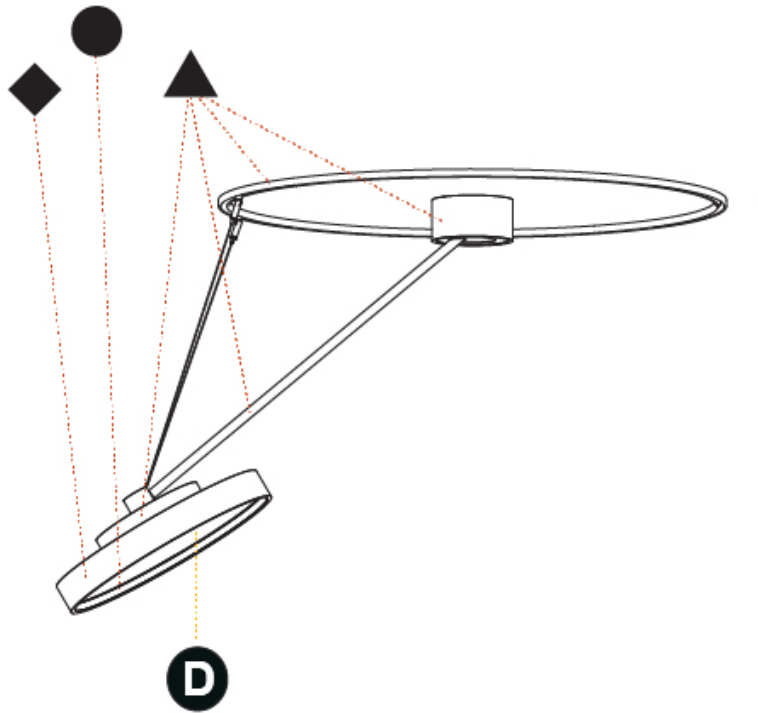

SIGN DIVA DANCER KORONA SUSPENSION

A30879-

PROJECT

TYPE

SPECIFIER

QUANTITY

DATE

A