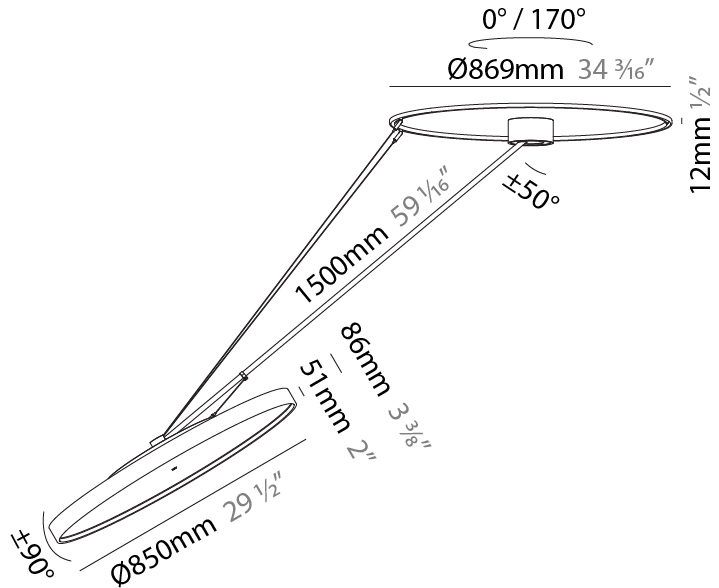

GENERAL

Series: Sign Diva Dancer
Subseries: Sign Diva Dancer Korona
Brand: Prolicht
Division: Architectural
Mounting Type: Suspension
Mounting Location: Ceiling
Subcategory: Pendant

PHYSICAL

Shape: Round
Diameter (mm): 850
Diameter (in): 33 7/16
Height (mm): 1620
Height (in): 63 3/4
Light Distribution: Adjustable / Direct
Weight (kg): 11.67
Weight (lbs): 25.67
Diffuser: PMMA - Opal / Micro-Prism / Sparkling Secret / Vintage Industrial
Fixture Finish: SSR / BKV / CWI / CRY / HAB / UFT / ITA / RUA / FTG / MYG / LOD / PUS / FRO / FUP / KIA / POP / BLS / SPG / MEY / GOH / GUM / CHC / COM / ABZ / JAG / OBR / MOS / ROR
Fixture Material: Extruded Aluminum / Steel

ELECTRICAL

Lamp Type: LED (Zhaga Standard)
Input Wattage (W): 96.8
Total Output Wattage (W): 76.8
Dimming: Tri-Mode (Non-Dimming and Phase Dimming (120Vac only) and 0-10V Dimming)
Driver Included: Yes
Driver Location: Integrated
Driver Type: Constant Current - Universal
Driver Class: Class 2
Input Voltage (V): 120 - 277
Constant Current (MA): 600

LED

Color Temperature (°K): 2700 / 3000 / 4000
Max. Delivered Lumen (lm): 11160 / 11388 / 11620
CRI: >90 CRI
Lamp Life (hrs): 50000

OPTICAL

Adjustability: Rotational Canopy 170°; Tilting Canopy ±50°; Tilting Head ±90°

RATINGS AND CERTIFICATIONS

Certified By: Certified for North American Standards
IP rating: IP20