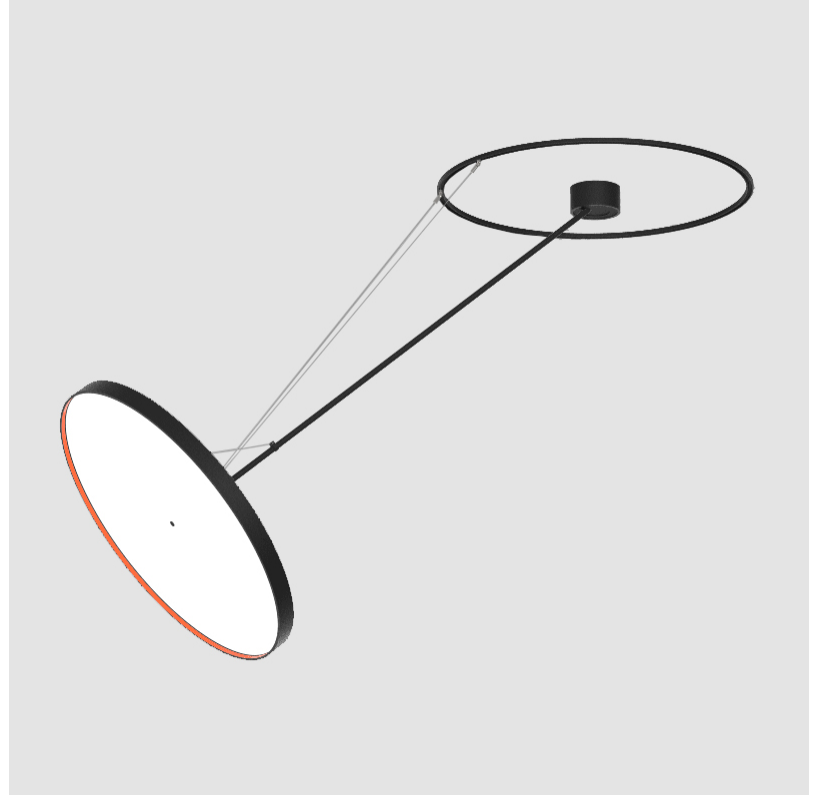

GENERAL

Series: Sign Diva Dancer
Subseries: Sign Diva Dancer Korona
Brand: Prolicht
Division: Architectural
Mounting Type: Suspension
Mounting Location: Ceiling
Subcategory: Pendant

PHYSICAL

Shape: Round
Diameter (mm): 850
Diameter (in): 33 7/16
Height (mm): 1620
Height (in): 63 3/4
Light Distribution: Adjustable / Direct
Weight (kg): 11.67
Weight (lbs): 25.67
Diffuser: PMMA - Opal / Micro-Prism / Sparkling Secret / Vintage Industrial
Fixture Finish: SSR / BKV / CWI / CRY / HAB / UFT / ITA / RUA / FTG / MYG / LOD / PUS / FRO / FUP / KIA / POP / BLS / SPG / MEY / GOH / GUM / CHC / COM / ABZ / JAG / OBR / MOS / ROR
Fixture Material: Extruded Aluminum / Steel

ELECTRICAL

Lamp Type: LED (Zhaga Standard)
Input Wattage (W): 96.8
Total Output Wattage (W): 76.8
Dimming: Tri-Mode (Non-Dimming and Phase Dimming (120Vac only) and 0-10V Dimming)
Driver Included: Yes
Driver Location: Integrated
Driver Type: Constant Current - Universal
Driver Class: Class 2
Input Voltage (V): 120 - 277
Constant Current (MA): 600

LED

Color Temperature (°K): 2700 / 3000 / 4000
Max. Delivered Lumen (lm): 11160 / 11388 / 11620
CRI: >90 CRI
Lamp Life (hrs): 50000

OPTICAL

Adjustability: Rotational Canopy 170°; Tilting Canopy ±50°; Tilting Head ±90°

RATINGS AND CERTIFICATIONS

Certified By: Certified for North American Standards
IP rating: IP20