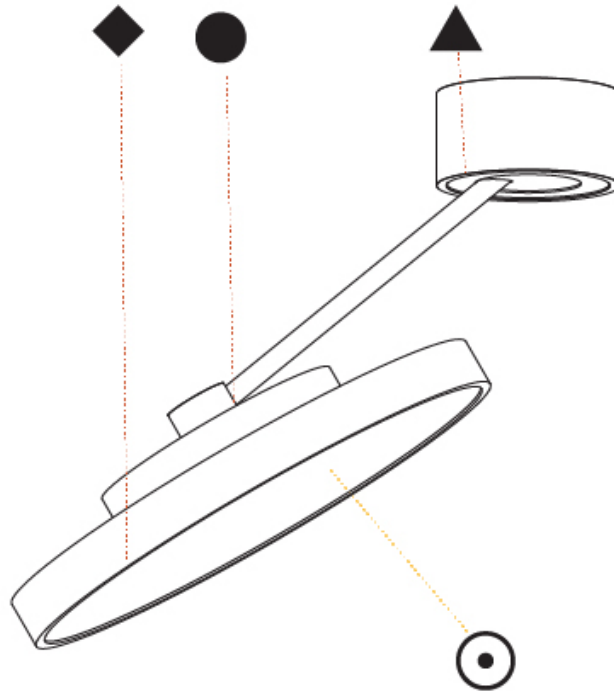

RATINGS AND CERTIFICATIONS

Certified By: Certified for North American Standards
 IP rating: IP20

SIGN DIVA DANCER SUSPENSION

A300039-

PROJECT	_____
TYPE	_____
SPECIFIER	_____
QUANTITY	_____
DATE	_____

A

SIGN DIVA DANCER SUSPENSION