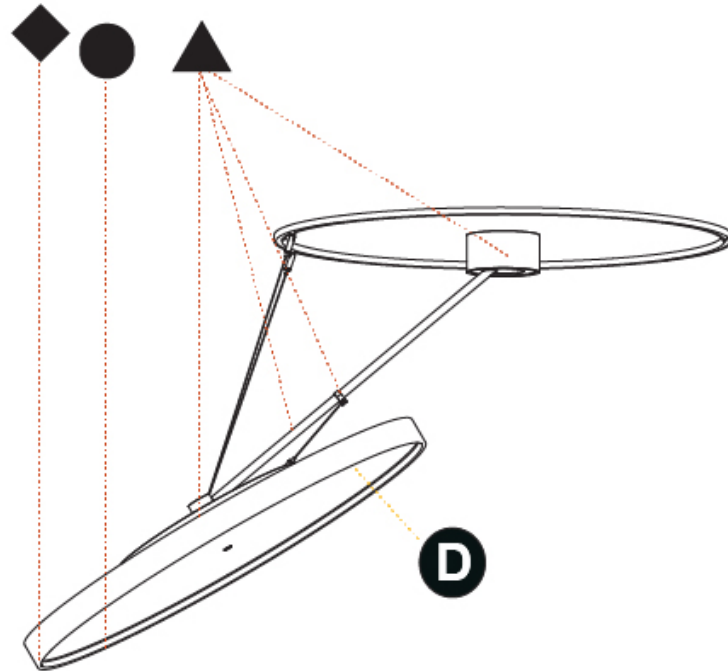

SIGN DIVA DANCER KORONA SUSPENSION

A30881-

PROJECT	_____
TYPE	_____
SPECIFIER	_____
QUANTITY	_____
DATE	_____