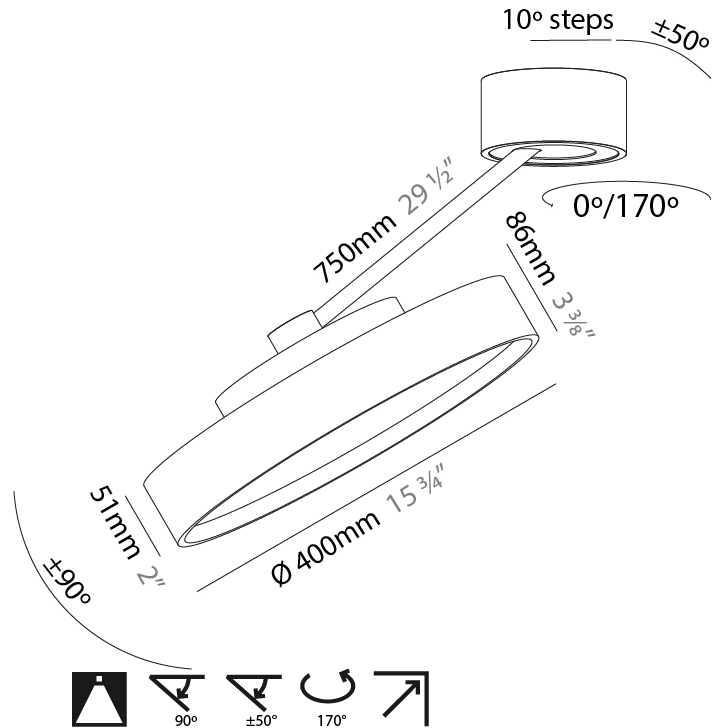

GENERAL

Series: Sign Diva Dancer
Subseries: Sign Diva Dancer Korona
Brand: Prolicht
Division: Architectural
Mounting Type: Suspension
Mounting Location: Ceiling
Subcategory: Pendant

PHYSICAL

Shape: Round
Diameter (mm): 400
Diameter (in): 15 3/4
Height (mm): 870
Depth (mm): 86
Height (in): 34 1/4
Depth (in): 3 3/8
Light Distribution: Adjustable / Direct
Weight (kg): 3.5
Weight (lbs): 7.716
Diffuser: PMMA - Opal / Micro-Prism / Sparkling Secret / Vintage Industrial
Fixture Finish: SSR / BKV / CWI / CRY / HAB / UFT / ITA / RUA / FTG / MYG / LOD / PUS / FRO / FUP / KIA / POP / BLS / SPG / MEY / GOH / GUM / CHC / COM / ABZ / JAG / OBR / MOS / ROR
Fixture Material: Extruded Aluminum / Steel

ELECTRICAL

Lamp Type: LED (Zhaga Standard)
Input Wattage (W): 17.9
Total Output Wattage (W): 16
Dimming: Tri-Mode (Non-Dimming and Phase Dimming (120Vac only) and 0-10V Dimming)
Driver Included: Yes
Driver Location: Integrated
Driver Type: Constant Current - Universal
Driver Class: Class 2
Input Voltage (V): 120 - 277
Constant Current (MA): 500

LED

Color Temperature (*K): 2700 / 3000 / 3500 / 4000
Max. Delivered Lumen (lm): 1870 / 2340 / 2372 / 2420
CRI: >90 CRI
Lamp Life (hrs): 50000

OPTICAL

Adjustability: Rotational Canopy 170°; Tilting Canopy ±50°; Tilting Head ±90°

RATINGS AND CERTIFICATIONS

Certified By: Certified for North American Standards
IP rating: IP20