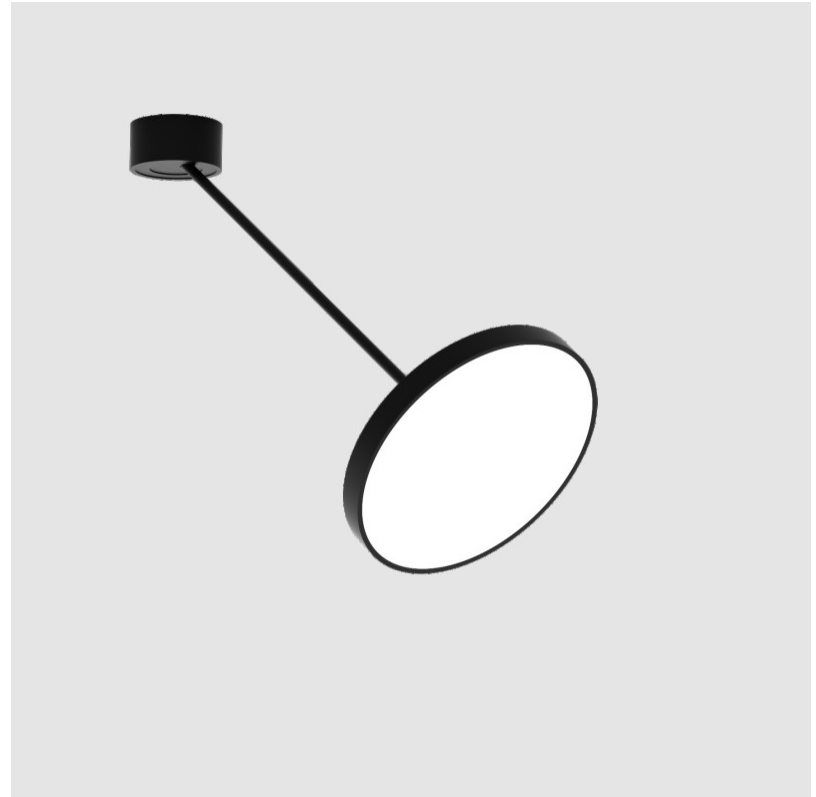

PHYSICAL

Shape: Round
Diameter (mm): 400
Diameter (in): 15 3/4
Height (mm): 72
Height (in): 2 13/16
Max. Overall Height (mm): 870
Max. Overall Height (in): 34 1/4
Extension (mm): 750
Extension (in): 29 1/2
Light Distribution: Adjustable / Direct
Weight (kg): 3.140
Weight (lbs): 6.922
Diffuser: PMMA - Opal / Micro-Prism / Sparkling Secret / Vintage Industrial
Fixture Finish: SSR / BKV / CWI / CRY / HAB / UFT / ITA / RUA / FTG / MYG / LOD / PUS / FRO / FUP / KIA / POP / BLS / SPG / MEY / GOH / GUM / CHC / COM / ABZ / JAG / OBR / MOS / ROR
Fixture Material: Extruded Aluminum / Steel

ELECTRICAL

Lamp Type: LED (Zhaga Standard)
Input Wattage (W): 17
Total Output Wattage (W): 16
Dimming: Tri-Mode (Non-Dimming and Phase Dimming (120Vac only) and 0-10V Dimming)
Driver Included: Yes
Driver Location: Integrated
Driver Type: Constant Current - Universal
Driver Class: Class 2
Input Voltage (V): 120 - 277
Constant Current (MA): 500

LED

Color Temperature (°K): 2700 / 3000 / 3500 / 4000
Max. Delivered Lumen (lm): 1807 / 1943 / 1951 / 1991
Nominal Lumen (lm): 2250 / 2420 / 2430 / 2480
CRI: >90 CRI
Lamp Life (hrs): 50000

OPTICAL

Adjustability: Rotational Canopy 170°; Tilting Canopy ±50°; Tilting Head ±90°

RATINGS AND CERTIFICATIONS

Certified By: Certified for North American Standards
IP rating: IP20